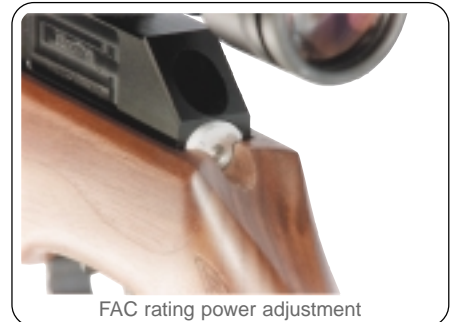

Rapid 12/250 Pre-Charged Pneumatic

40ft/lbs energy

.25 Calibre
12 Shot
Bolt Action

OUTSTANDING
ACCURACY

1½" Group at 80 yards

Rapid 12/250 with Evolution Silencer
Whisper Quiet Combination

Specifications

- .25 calibre - (6.35mm)
- Bolt Action, pre charged pneumatic
- 12 shots from an auto loading magazine
- Fitted with an ambidextrous walnut stock
- 2 stage Trigger Pull 680g (1½ lbs)
- Recoilless
- Power adjustable 33 to 40ft/lbs energy
- 58.4 cm long (23") .25 calibre choked Walther Barrel
- Weight : 3.3 Kg (7.2lbs) without scope
- Length : 119 cm (47")
- 3.8cm (1½") group regularly attained at 73.2m (80 yrd)

Setting new limits for power but with no loss of accuracy. This large calibre air rifle opens new horizons, never possible before. Bolt action for fast shooting but with no loss of accuracy. A totally unique air rifle.

All of the Rapid Range of rifles are available an FAC version. All can achieve a humane killing distance of 55 m (60 yrd), although it is possible to kill at a distance of 65 - 73 m (71 - 82 yrd) if you have the skill and marksmanship.

Outfit Includes; Ambidextrous walnut stock with chequered pistol grip ( ), 1 x 400cc buddy bottle, 1 x 12 shot magazine, scope mount set including allen key, buddy bottle charging adaptor and full instructions.

*** See Main Price List For Current Prices ...

Table shows regulated shots available at different power settings using H & N Ram Point (27 grains) pellets. Best accuracy with Bisley Superfield (24 grains).

rear cap position	pellet name	feet per sec	foot pounds	per charge
	Ram Point	738fps	33ft/lbs	70shots
1/2 turn inwards	Ram Point	770fps	35ft/lbs	60shots
1/2 turn inwards	Ram Point	815fps	40ft/lbs	33shots

Lightweight pellets exceed 900 feet per second.